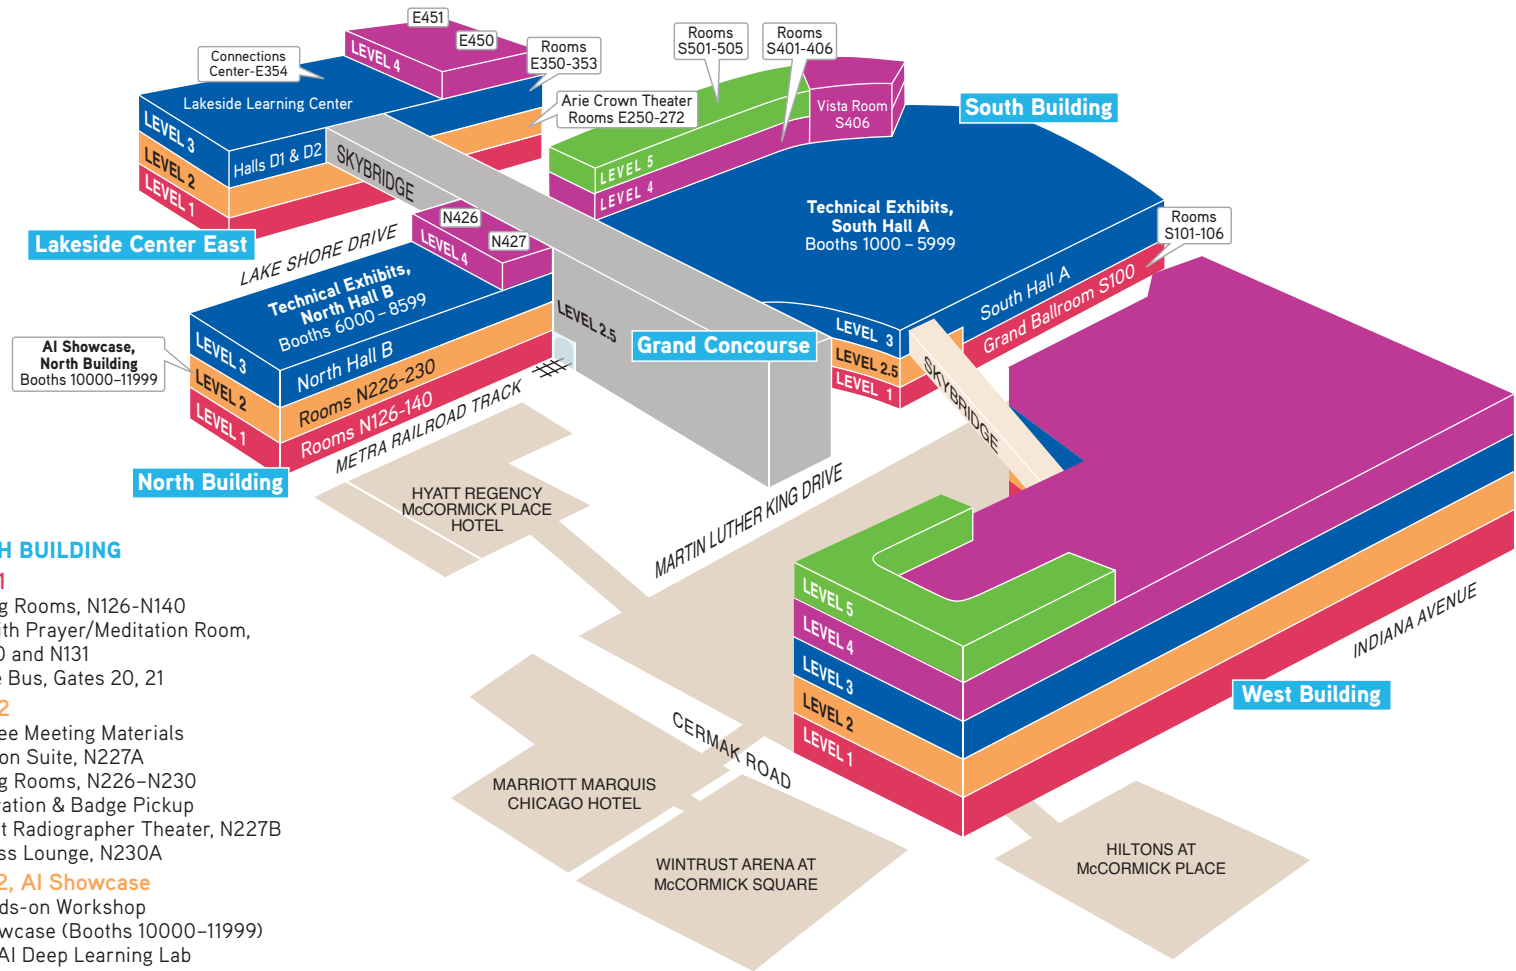

LAKESIDE CENTER EAST

Level 1

First Aid

Level 2

Airport Express, Gate 37
Arie Crown Theater
Attendee Meeting Materials
Business Center
Charging Station
Coat and Luggage Check
Mamava Nursing Pod
Meeting Rooms, E250-E272
Registration & Badge Pickup
Rideshare, Gate 38
Session Overflow Area
Shuttle Bus, Gates 31-34
Speaker Ready Room, E257
Taxi, Gate 30

Level 3

Meeting Rooms, E350-E353

Level 3, RSNA Connections Center

Caricature Artist
Digital Support
Discovery Theater
Information Desk
Internet Station
Membership & Resources
Networking Lounge
Ribbon Pickup
R&E Donor Suite
RSNA Photo Booth
RSNA Shop
Subspecialty & Topic Brochures

Level 3, Learning Center

Case of the Day
Charging Station
Digital Posters
Education Exhibits
Internet Station
NCI Medical Imaging Perception Lab
Quantitative Imaging Biomarkers Alliance (QIBA)
Residents Lounge
RSNA Case Collection
RSNA Journals - Editorial Offices
Subspecialty & Topic Brochures

Level 4

Meeting Rooms, E450-E451

NORTH BUILDING

Level 1

Meeting Rooms, N126-N140
Interfaith Prayer/Meditation Room, N130 and N131
Shuttle Bus, Gates 20, 21

Level 2

Attendee Meeting Materials
Lactation Suite, N227A
Meeting Rooms, N226-N230
Registration & Badge Pickup
Student Radiographer Theater, N227B
Wellness Lounge, N230A